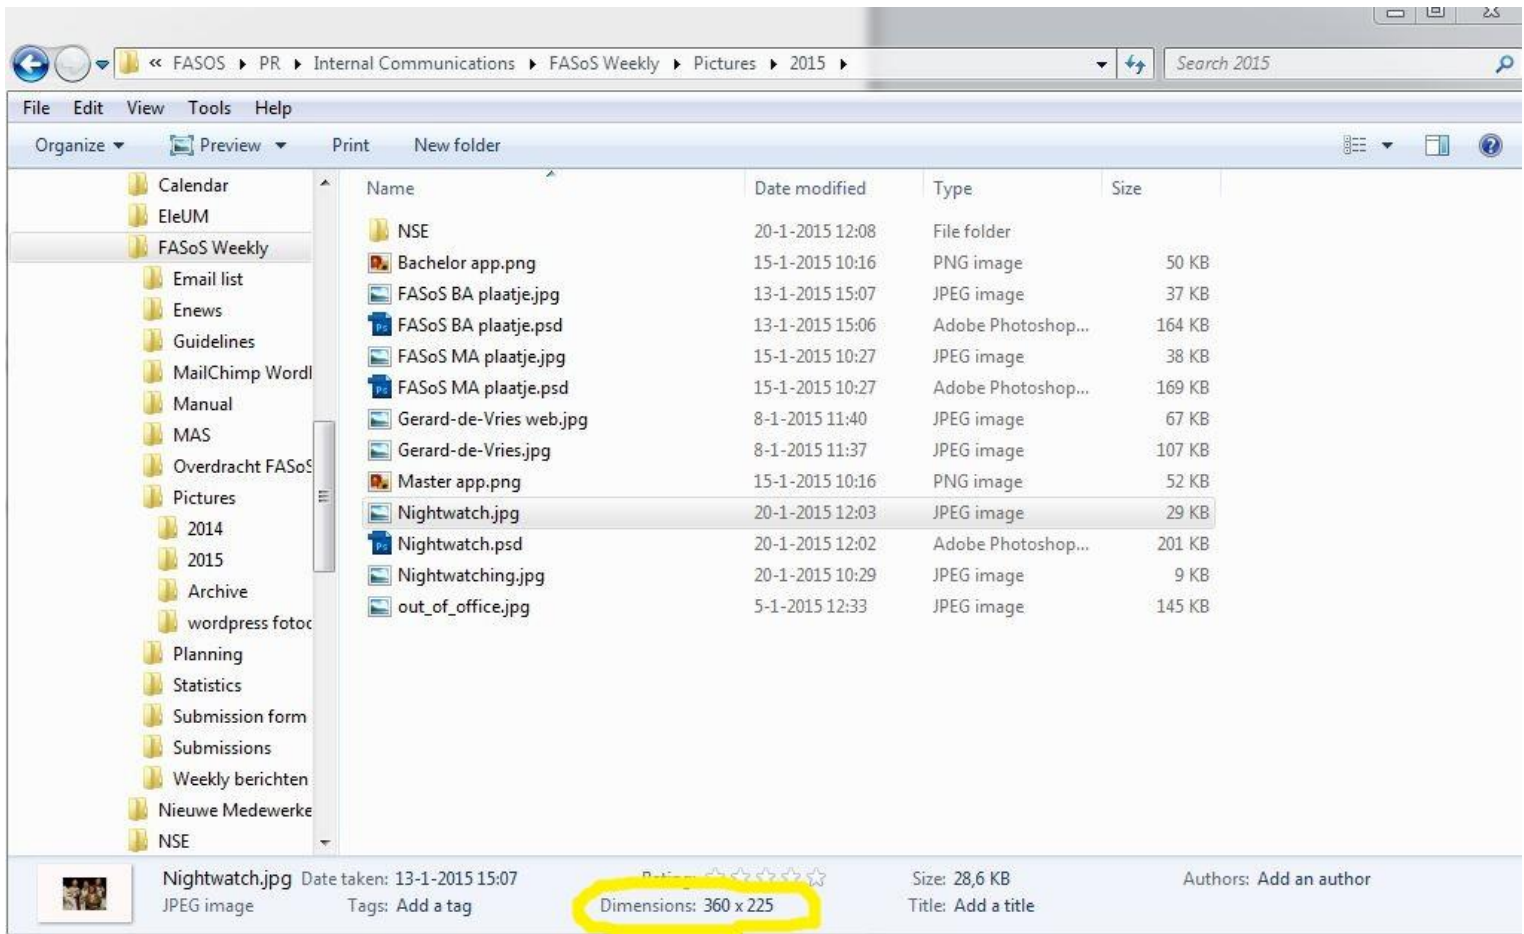

## Check your picture size

Save the picture you would like to use in a folder. Click once on the picture. At the bottom of the screen you can now see the dimensions.

For more details you can also right click on the image and choose properties. Then click in the second tab: details. There you can also see the image size.